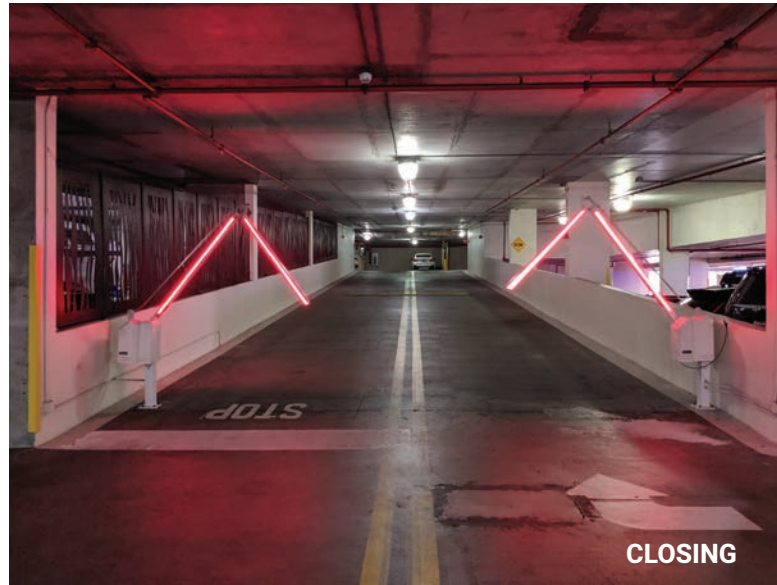

HIGHLIGHTS:

- ✓ 3" round aluminum with built-in LEDs
- ✓ Built-in entrapment protection
- ✓ Tough, IP68-rated LED strips
- ✓ Versatile, programmable LED Controller
- ✓ Works with all common gate operators

LED FOLDARM180

This folding arm folds completely open at a 180-degree angle to add extra security to places with low ceilings. The FOLDARM180 is compatible with all common gate operators, old or new! Industrial grade LEDs are solid red when the gate is fully closed, flashing red when in motion, and solid green when fully open. LEDs flash amber during interlock situations. Our FoldArm collection comes in different lengths for a perfect fit. Great for parking garages or gated entries under cover!